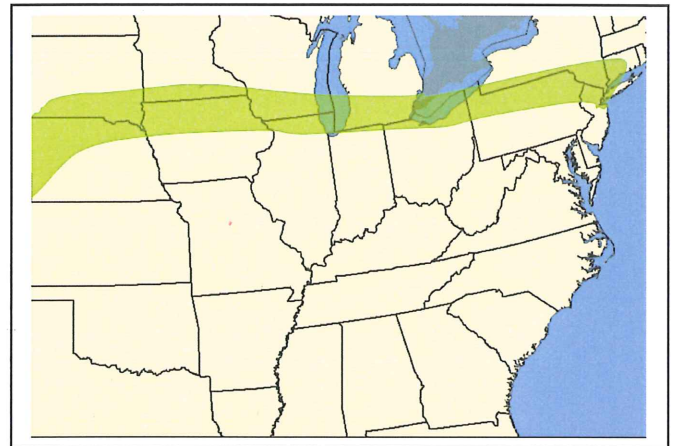

SX522

Conventional Corn Hybrid

- Very high yield potential
- Strong stalks and roots with excellent stay green
- Excellent grain quality and test weight
- Works well for northern silage markets

Maturity 101 Days

Variety Characteristics*	
Plant Height	Medium Tall
Ear Height	Medium
Row Width	20" - 30"
Stalk Lodging	3
Root Lodging	3
Stay Green	2
Test Weight	2
Cob Color	Pink

Disease Ratings*	
GLS	4
NCLB	4
Goss's Wilt	2
Eye Spot	N/A
SCLB	4